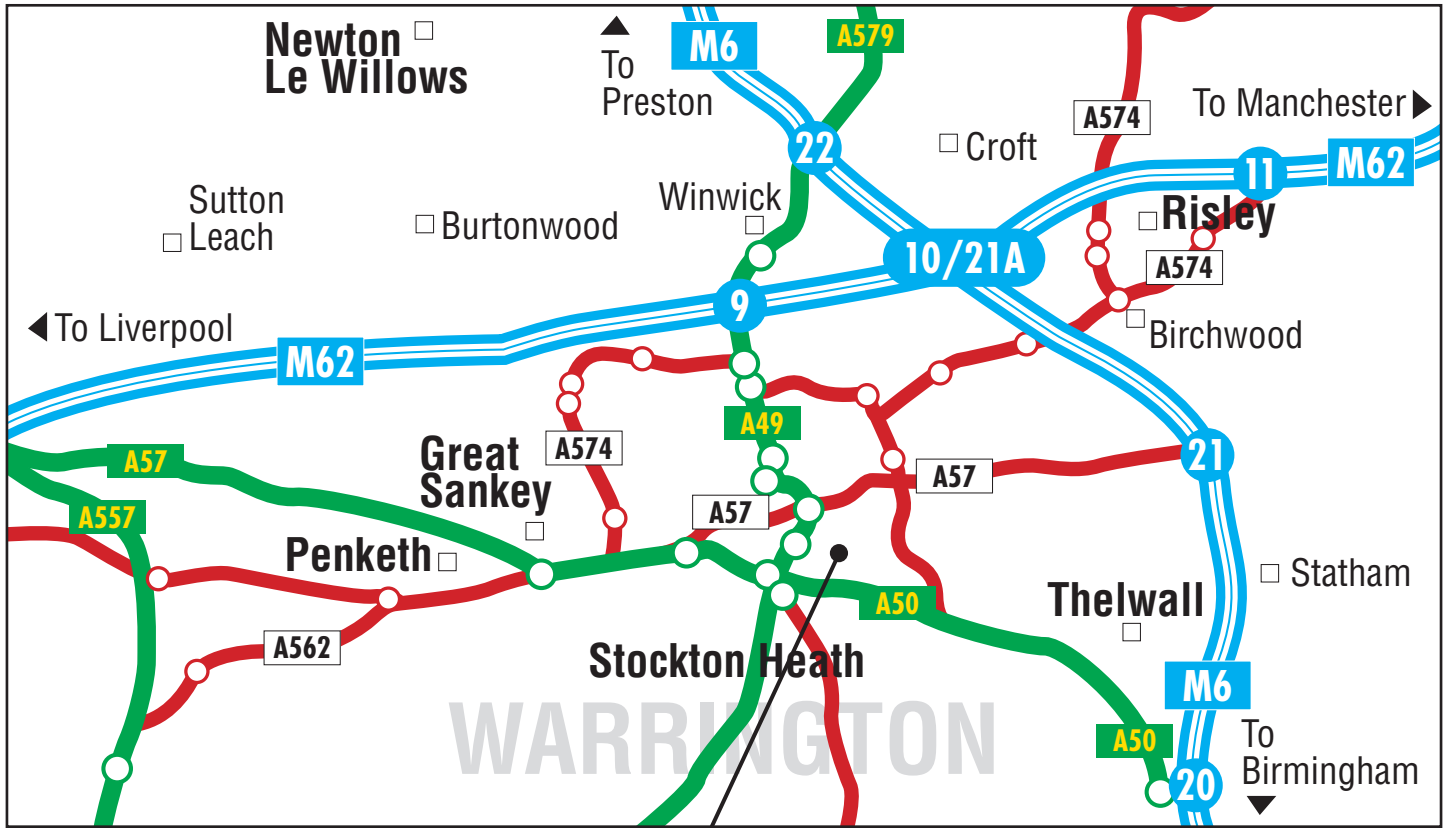

Office Map: InkJet Factory

Lasertech UK Limited

Unit 6, Tanning Court, Warrington, Cheshire WA1 2HF.

Tel: 01925 23 23 23