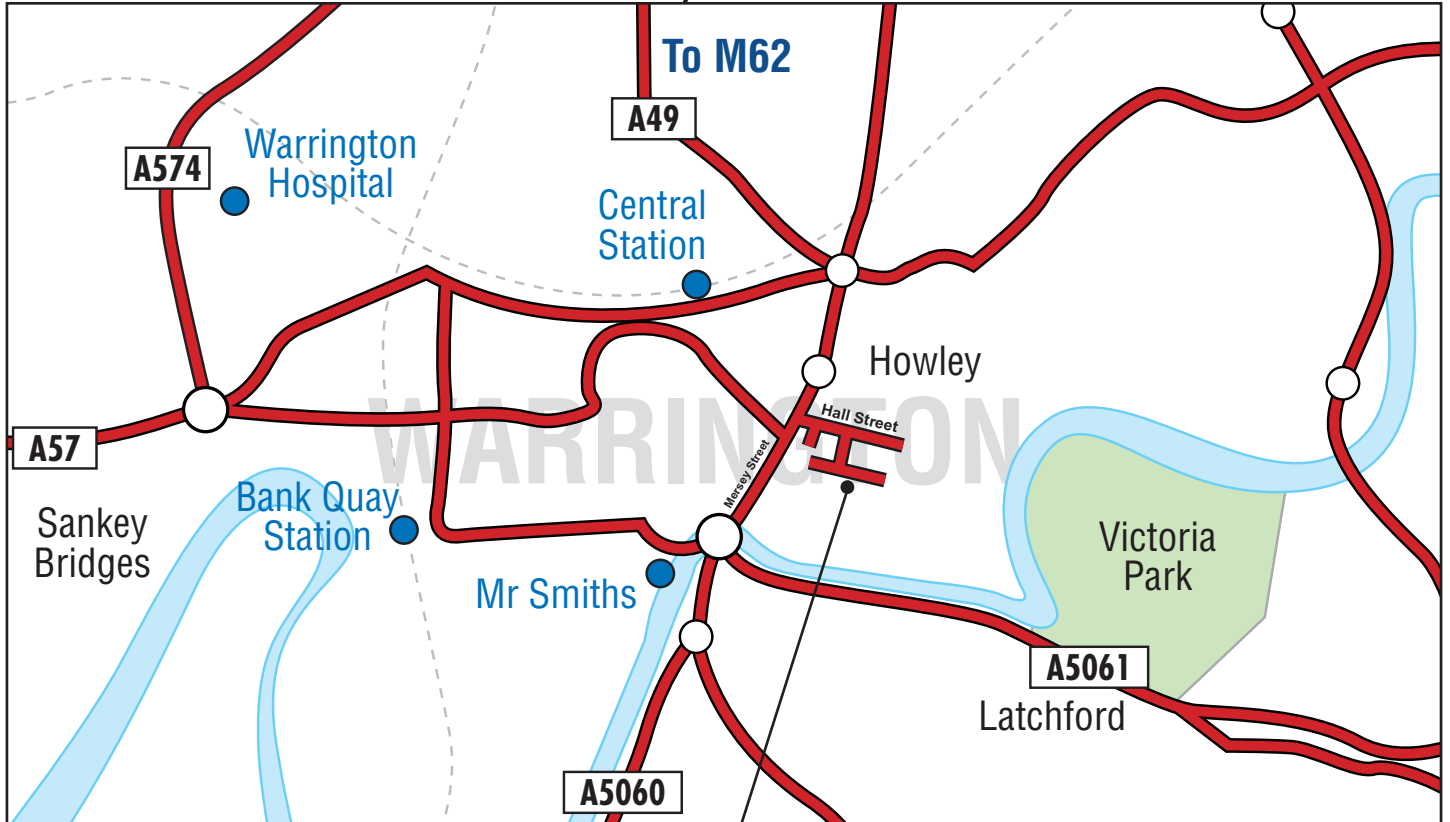

Office Map: InkJet Factory

Lasertech UK Limited

Unit 6, Tanning Court, Warrington, Cheshire WA1 2HF.

Tel: 01925 23 23 23